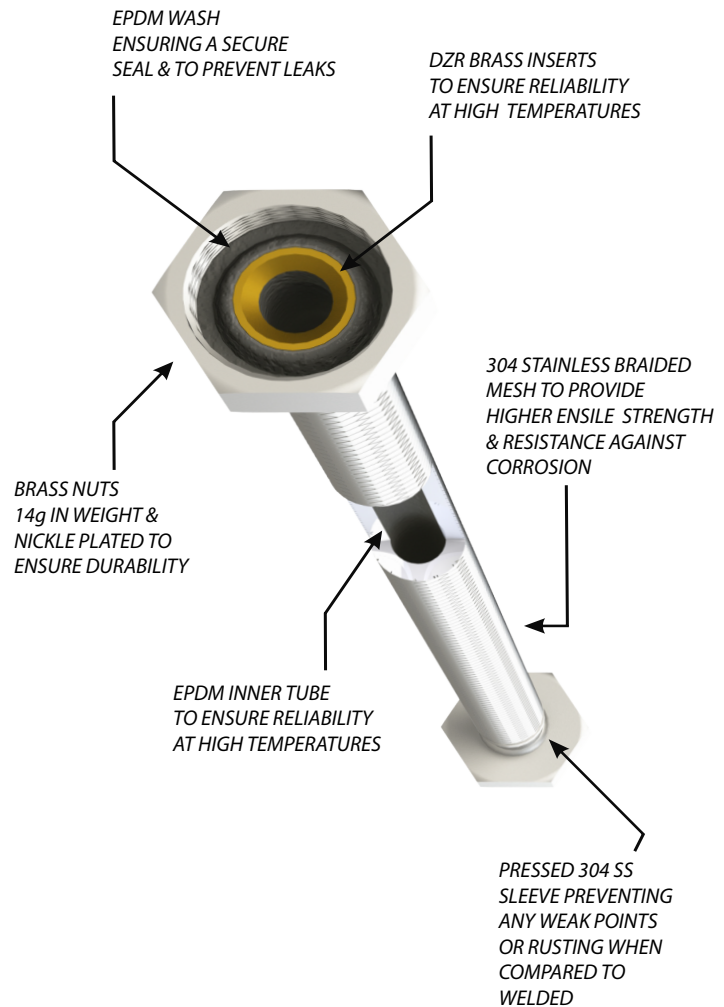

CLEANING INSTRUCTIONS

1. Avoid cleaning agents containing ingredients, such as chlorine bleach, formic acid, acetic or Hydrochloric acid.
2. Wipe all surfaces using a soft unabrasive cloth, with warm soapy water.

5 YEAR WARRANTY

WWW.PLUMBLINK.CO.ZA

Plumblink tries its best to ensure that the information given on our website is accurate. Although, we cannot guarantee this for certain, and accept no liability for any information.