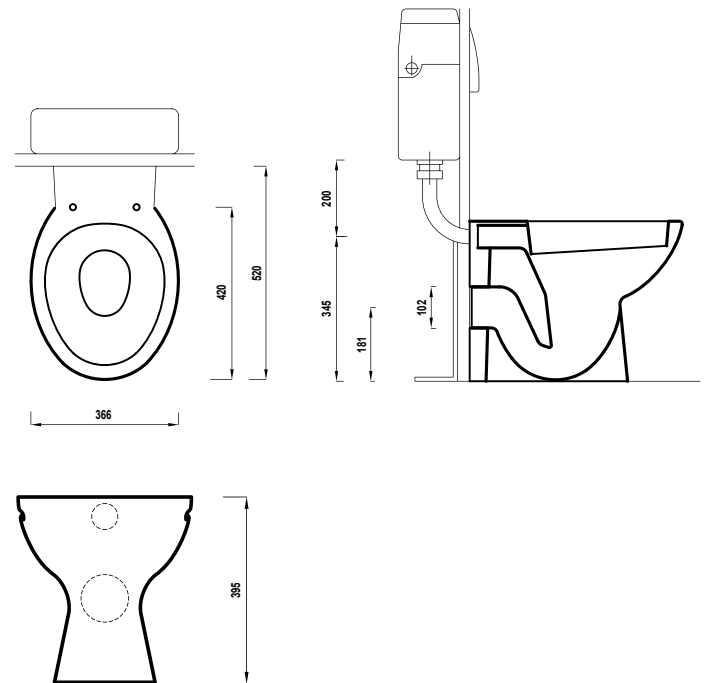

AMARO BCK TO WALL BACK ENTRY

032041

SPECIFICATION SHEET

PRODUCT DETAILS

Back To Wall Back Entry Pan Only WC

TECHNICAL SPECIFICATIONS

COLOUR WHITE

MATERIAL VITREOUS CHINA

PAN CODE FS110270000000

PAN WEIGHT 18,84KG

FEATURES WC SCREW TO FLOOR,
FIXING SCREWS
NOT SUPPLIED

WIDTH 366mm

HEIGHT 395mm

LENGTH 520mm

20 YEAR
GUARANTEE

WWW.PLUMBLINK.CO.ZA