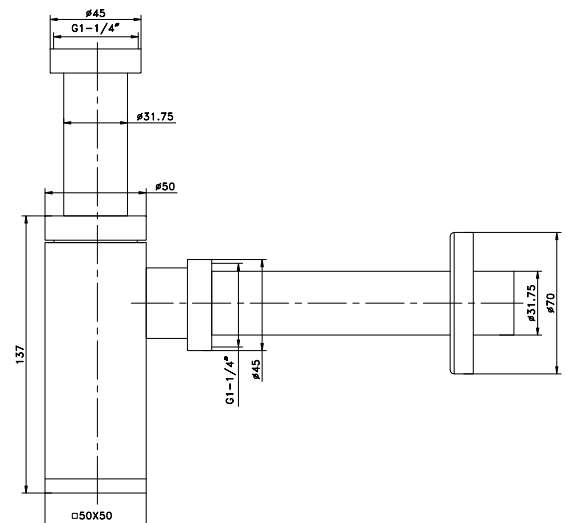

SQUARE BOTTLE TRAP

035382

SPECIFICATION SHEET

PRODUCT DETAILS

BODY BRASS

COLOUR CHROME

2 YEAR WARRANTY

CLEANING INSTRUCTIONS