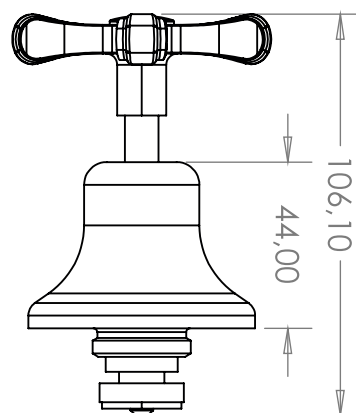

CONVERTER HEADPART CLASSIC

035787

SPECIFICATION SHEET

PRODUCT DETAILS

20mm HEAVY U/WALL (PR)

CLEANING INSTRUCTIONS

1. Avoid cleaning agents containing ingredients, such as chlorine bleach, formic acid, acetic or Hydrochloric acid.
2. Wipe all surfaces using a soft unabrasive cloth, with warm soapy water.