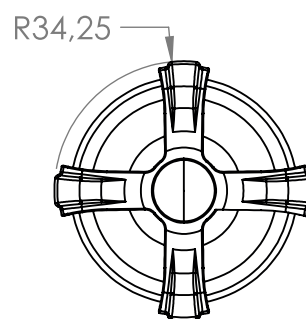

CONVERTER HEADPART CLASSIC

035787

SPECIFICATION SHEET

PRODUCT DETAILS

20mm HEAVY U/WALL (PR)

CLEANING INSTRUCTIONS

1. Avoid cleaning agents containing ingredients, such as chlorine bleach, formic acid, acetic or Hydrochloric acid.
2. Wipe all surfaces using a soft unabrasive cloth, with warm soapy water.