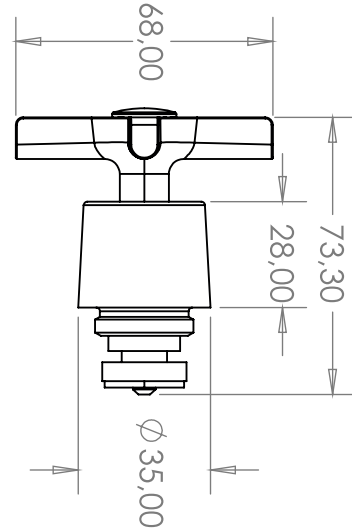

# CONVERTER HEADPART MODERN

035792

SPECIFICATION SHEET

## PRODUCT DETAILS

20mm HEAVY EXPOSED (PR)