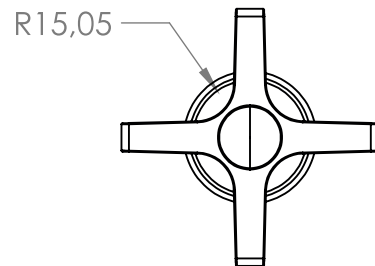

# CONVERTER HEADPART MODERN

035792

SPECIFICATION SHEET

## PRODUCT DETAILS

20mm HEAVY EXPOSED (PR)