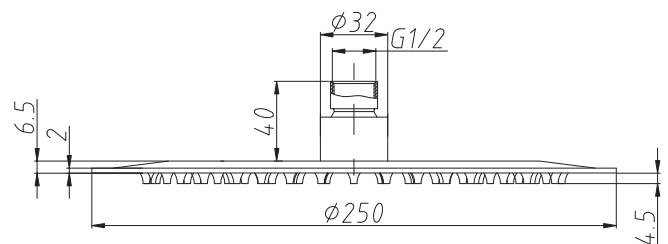

CLEANING INSTRUCTIONS

1. Avoid cleaning agents containing ingredients, such as chlorine bleach, formic acid, acetic or Hydrochloric acid.
2. Wipe all surfaces using a soft unabrasive cloth, with warm soapy water.

5 YEAR GUARANTEE

WWW.PLUMBLINK.CO.ZA

Plumblink tries its best to ensure that the information given on our website is accurate. Although, we cannot guarantee this for certain, and accept no liability for any information.