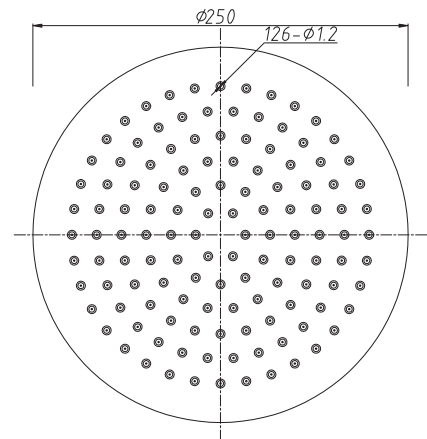

CLEANING INSTRUCTIONS

1. Avoid cleaning agents containing ingredients, such as chlorine bleach, formic acid, acetic or Hydrochloric acid.
2. Wipe all surfaces using a soft unabrasive cloth, with warm soapy water.

5 YEAR GUARANTEE

WWW.PLUMBLINK.CO.ZA

Plumblink tries its best to ensure that the information given on our website is accurate. Although, we cannot guarantee this for certain, and accept no liability for any information.