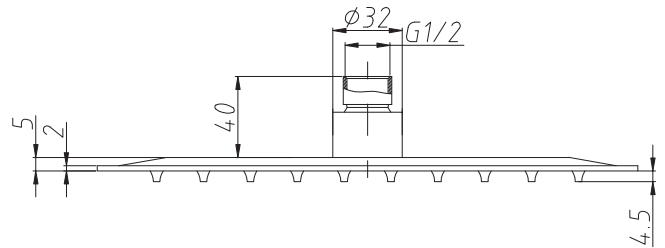

SLIMLINE SHOWER ROSE 250mm SQUARE

035815

SPECIFICATION SHEET

PRODUCT DETAILS

MATERIAL STAINLESS STEEL

COLOUR CHROME

CLEANING INSTRUCTIONS

1. Avoid cleaning agents containing ingredients, such as chlorine bleach, formic acid, acetic or Hydrochloric acid.
2. Wipe all surfaces using a soft unabrasive cloth, with warm soapy water.