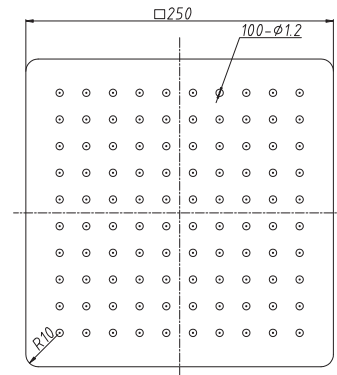

SLIMLINE SHOWER ROSE 250mm SQUARE

035815

SPECIFICATION SHEET

PRODUCT DETAILS

MATERIAL STAINLESS STEEL

COLOUR CHROME

CLEANING INSTRUCTIONS

1. Avoid cleaning agents containing ingredients, such as chlorine bleach, formic acid, acetic or Hydrochloric acid.
2. Wipe all surfaces using a soft unabrasive cloth, with warm soapy water.