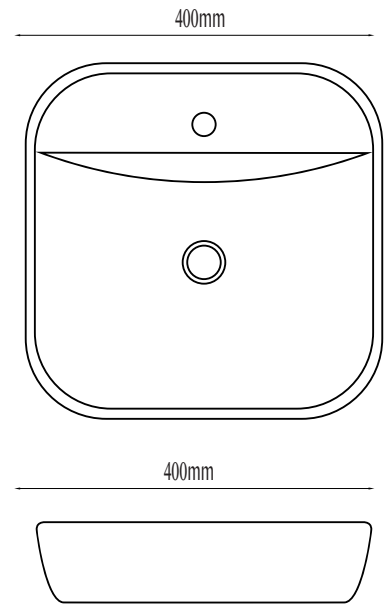

MANDARA 2 FREESTANDING BASIN

036748

SPECIFICATION SHEET

PRODUCT DETAILS

Freestanding Square Basin

TECHNICAL SPECIFICATIONS

COLOUR WHITE

MATERIAL VITREOUS CHINA

WIDTH 400MM

HEIGHT 120MM

LENGTH 400M

TAP HOLE 1 TAP HOLE

20 YEAR
GUARANTEE

WWW.PLUMBLINK.CO.ZA

Plumblink tries its best to ensure that the information given on our website is accurate. Although, we cannot guarantee this for certain, and accept no liability for any information.