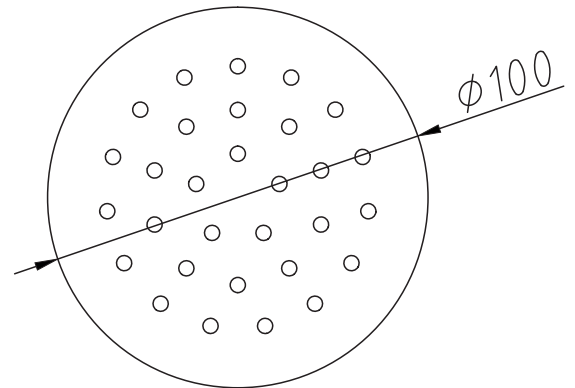

SLIMLINE SHOWER ROSE 100mm ROUND

037949

SPECIFICATION SHEET

PRODUCT DETAILS

MATERIAL STAINLESS STEEL

COLOUR CHROME

CLEANING INSTRUCTIONS

1. Avoid cleaning agents containing ingredients, such as chlorine bleach, formic acid, acetic or Hydrochloric acid.
2. Wipe all surfaces using a soft unabrasive cloth, with warm soapy water.