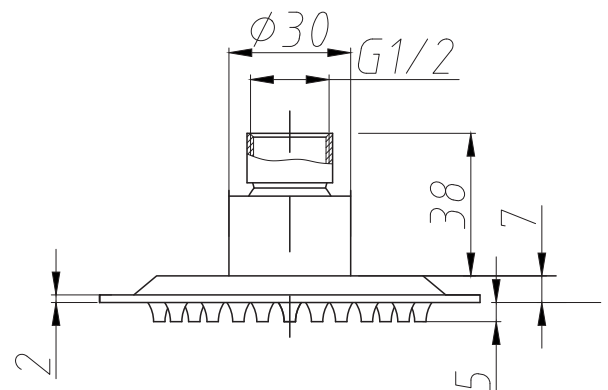

SLIMLINE SHOWER ROSE 100mm ROUND

037949

SPECIFICATION SHEET

PRODUCT DETAILS

MATERIAL STAINLESS STEEL

COLOUR CHROME

CLEANING INSTRUCTIONS

1. Avoid cleaning agents containing ingredients, such as chlorine bleach, formic acid, acetic or Hydrochloric acid.
2. Wipe all surfaces using a soft unabrasive cloth, with warm soapy water.