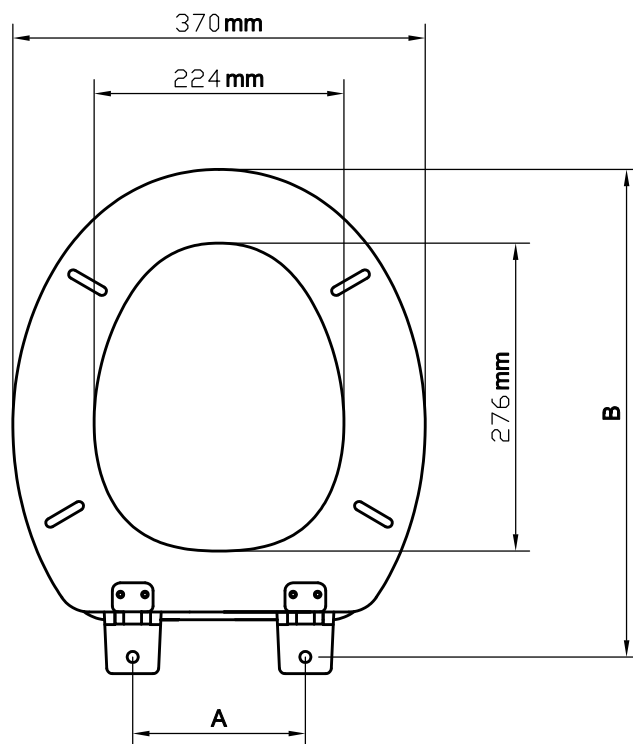

## PRODUCT DETAILS

**SEAT MATERIAL** MDF

**COLOUR** MATTE WHITE

**HINGE** CHROME PLATED ZINC

Elegant matt white finish

Includes anti-slide rubber buffers

Fitted with chrome plated hinges

	Nylon Hinge
A	150±30mm
B	432mm,447mm