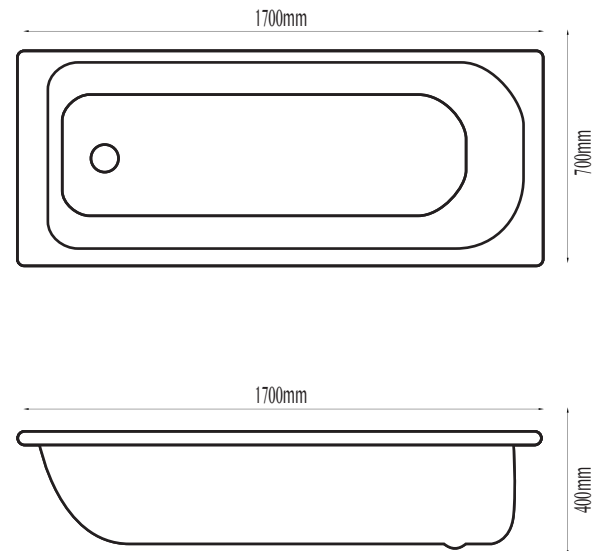

# MAYA DROP IN STRAIGHT BATH

038193

SPECIFICATION SHEET

### TECHNICAL SPECIFICATIONS

**COLOUR** WHITE

**MATERIAL** ACRYLIC

**WIDTH** 700mm

**HEIGHT** 400mm

**LENGTH** 1700mm

**HANDLES** NONE

**5 YEAR  
WARRANTY**