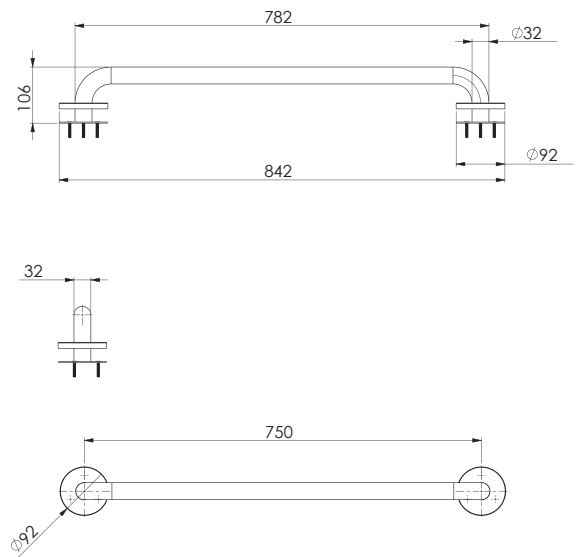

WWW.PLUMBLINK.CO.ZA

Plumblink tries its best to ensure that the information given on our website is accurate. Although, we cannot guarantee this for certain, and accept no liability for any information.

Excludes Fixation Bolts