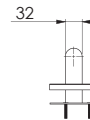

WWW.PLUMBLINK.CO.ZA

Plumblink tries its best to ensure that the information given on our website is accurate. Although, we cannot guarantee this for certain, and accept no liability for any information.