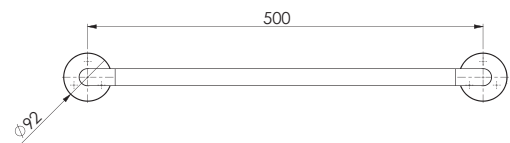

WWW.PLUMBLINK.CO.ZA

Plumblink tries its best to ensure that the information given on our website is accurate. Although, we cannot guarantee this for certain, and accept no liability for any information.