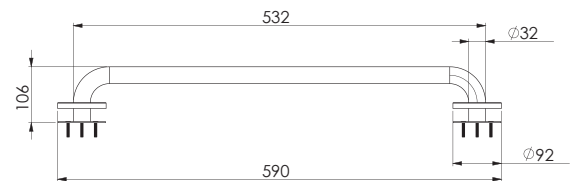

WWW.PLUMBLINK.CO.ZA

Plumblink tries its best to ensure that the information given on our website is accurate. Although, we cannot guarantee this for certain, and accept no liability for any information.