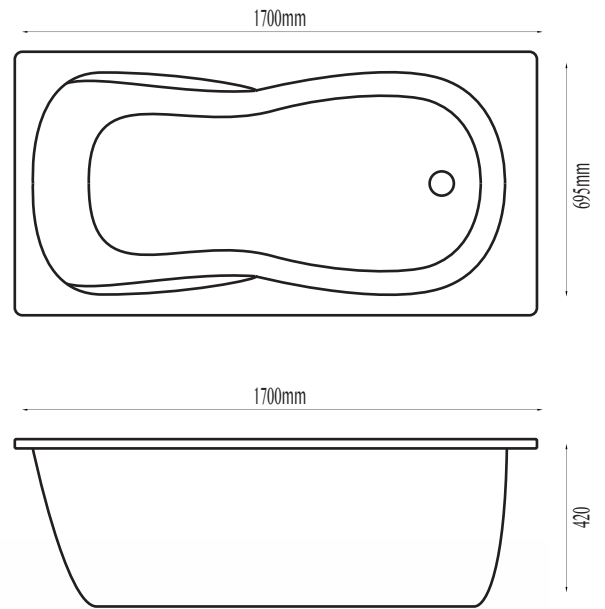

MERU DROP IN STRAIGHT BATH

038630

SPECIFICATION SHEET

PRODUCT DETAILS

TECHNICAL SPECIFICATIONS

Colour WHITE

Material ACRYLIC

Width 695mm

Height 420mm

Length 1700mm

VOLUME 150L

Handles NONE

WWW.PLUMBLINK.CO.ZA

Plumblink tries its best to ensure that the information given on our website is accurate. Although, we cannot guarantee this for certain, and accept no liability for any information.