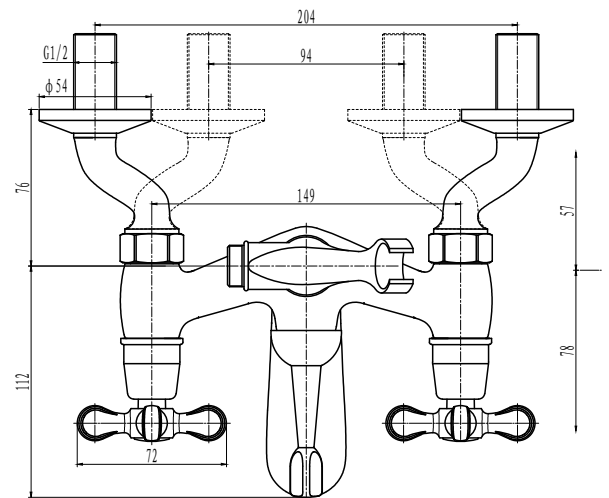

TUDORA BATH MIXER WITH HAND SHOWER, HOSE & DIVERTER

038740
SPECIFICATION SHEET

PRODUCT DETAILS

BRASS VALVE / EPDM WASHER BRASS VALVE WITH EPDM RUBBER WASHER

FULL FLOW AERATOR FULL-FLOW AERATOR FOR OPTIMUM FLOW RATE

S-CONNECTORS EXTENDED S-CONNECTORS FOR EASIER INSTALLATION & RETRO FIT

DOUBLE LOCKING HOSE STAINLESS STEEL CHROME PLATED DOUBLE LOCKING HOSE

HAND SHOWER ABS CHROME PLATED MULTI-FUNCTION HAND SHOWER

INCLUDES DIVERTER TO DIVERT WATER TO ADDITIONAL OUTLET

TECHNICAL SPECIFICATIONS

FLOW RATE 8.5L/ MINUTE @ 3 BAR

SABS APPROVED*

BRASS GRADE DZR (dezincification resistant brass) Cz132

CHROME PLATING 200 HOUR SALT SPRAYED FINISH (Ni: 7 μ & Cr: 0.2 μ) THICKNESS

BSP THREADS 15mm MALE S-CON THREADS / 3/4" FEMALE MIXER THREADS