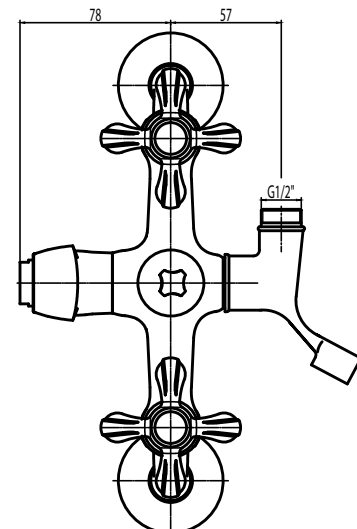

TUDORA BATH MIXER WITH HAND SHOWER, HOSE & DIVERTER

038740
SPECIFICATION SHEET

PRODUCT DETAILS

BRASS VALVE / EPDM WASHER BRASS VALVE WITH EPDM RUBBER WASHER

FULL FLOW AERATOR FULL-FLOW AERATOR FOR OPTIMUM FLOW RATE

S-CONNECTORS EXTENDED S-CONNECTORS FOR EASIER INSTALLATION & RETRO FIT

DOUBLE LOCKING HOSE STAINLESS STEEL CHROME PLATED DOUBLE LOCKING HOSE

HAND SHOWER ABS CHROME PLATED MULTI-FUNCTION HAND SHOWER

INCLUDES DIVERTER TO DIVERT WATER TO ADDITIONAL OUTLET

TECHNICAL SPECIFICATIONS

FLOW RATE 8.5L/ MINUTE @ 3 BAR

SABS APPROVED*

BRASS GRADE DZR (dezincification resistant brass) Cz132

CHROME PLATING 200 HOUR SALT SPRAYED FINISH (Ni: 7 μ & Cr: 0.2 μ) THICKNESS

BSP THREADS 15mm MALE S-CON THREADS / 3/4" FEMALE MIXER THREADS