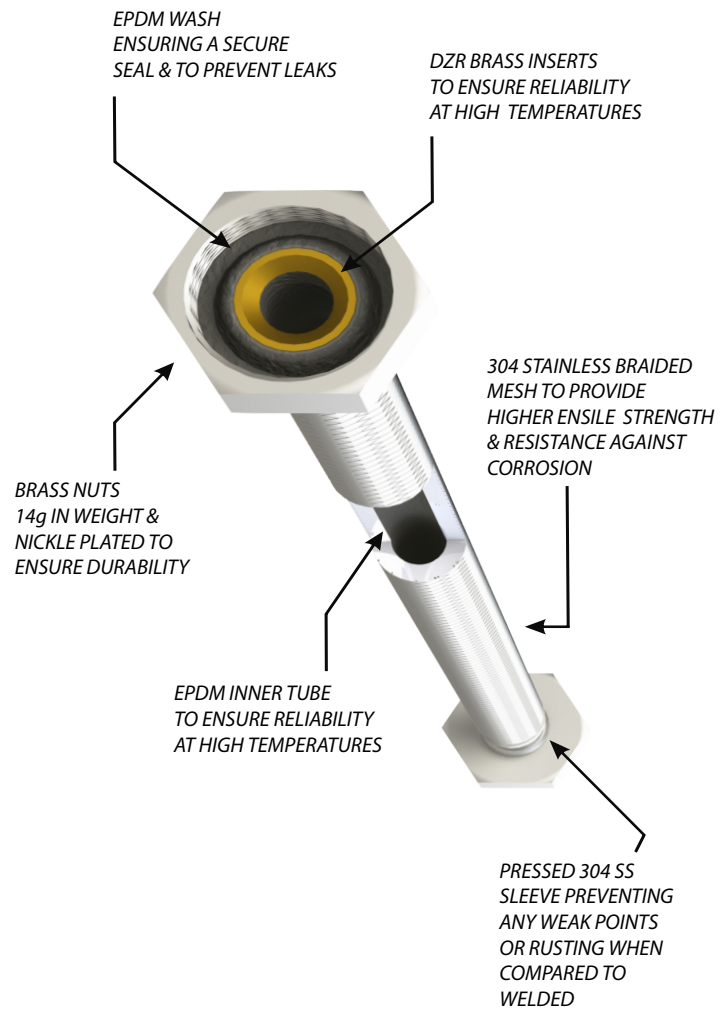

## PRODUCT DETAILS

**INNER TUBE** EPDM

**BRASS NUTS** 1/2" FEMALE THREADS

**NUT WASHER** EPDM

**INSERTS** DZR BRASS

**CRIMPED SLEEVES** PRESSED 304 SS

**LENGTHS AVAILABLE** 200mm, 350mm, 450mm,  
600mm

## BRAIDED CONNECTOR

15Fx15F

STAINLESS STEEL

000185 350mm

SPECIFICATION SHEET