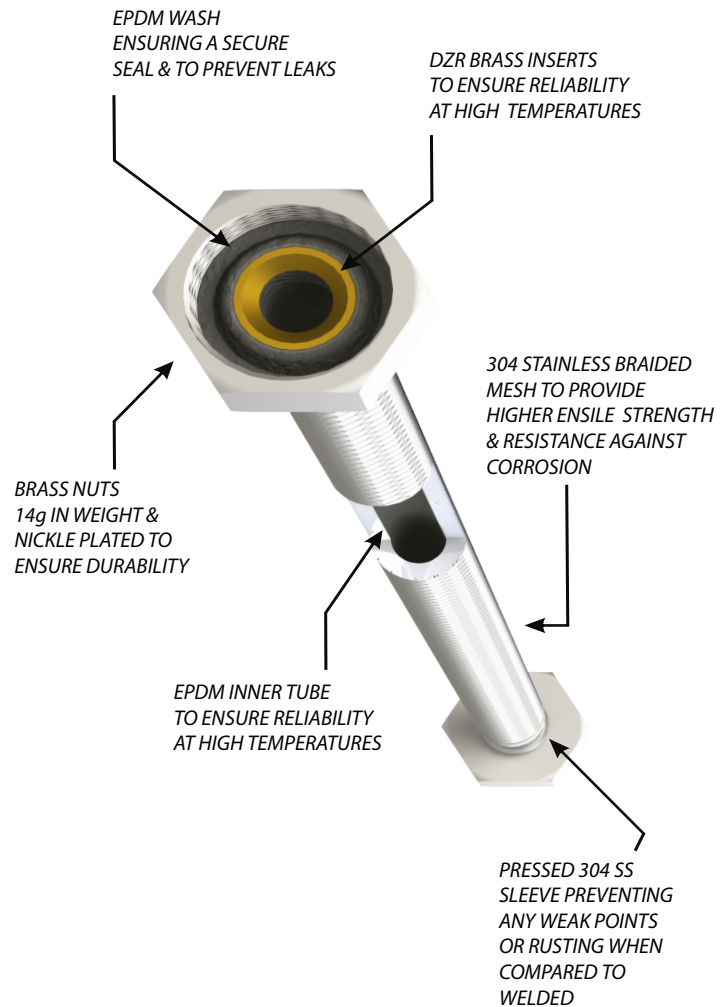

CLEANING INSTRUCTIONS

1. Avoid cleaning agents containing ingredients, such as chlorine bleach, formic acid, acetic or Hydrochloric acid.
2. Wipe all surfaces using a soft unabrasive cloth, with warm soapy water.

5 YEAR WARRANTY

WWW.PLUMBLINK.CO.ZA

Plumblink tries its best to ensure that the information given on our website is accurate. Although, we cannot guarantee this for certain, and accept no liability for any information.