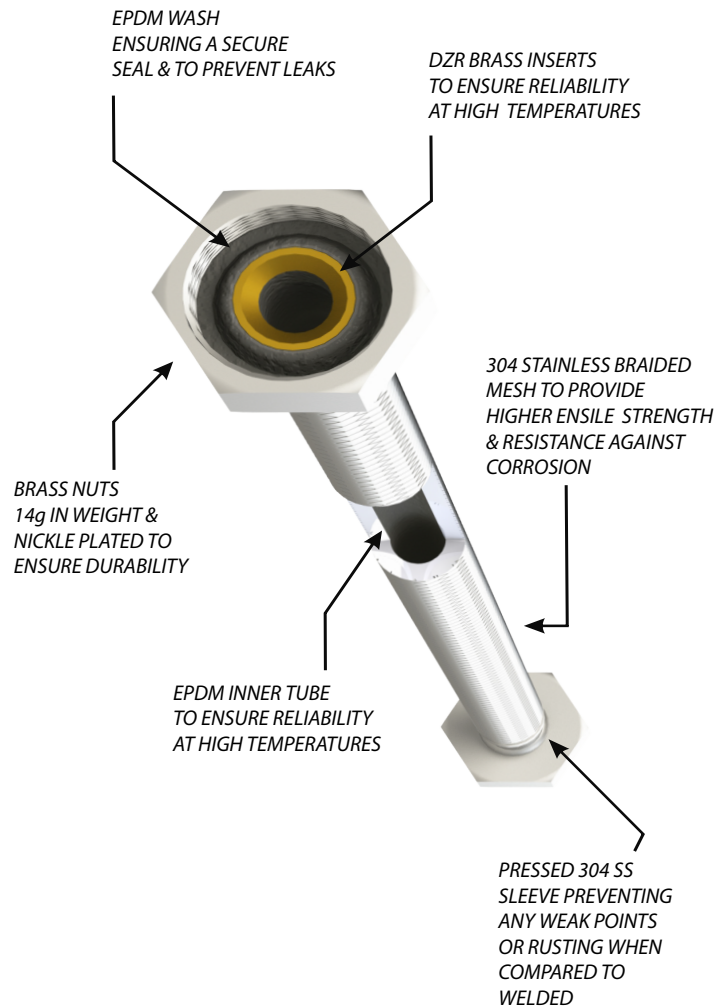

CLEANING INSTRUCTIONS

1. Avoid cleaning agents containing ingredients, such as chlorine bleach, formic acid, acetic or Hydrochloric acid.
2. Wipe all surfaces using a soft unabrasive cloth, with warm soapy water.

5 YEAR WARRANTY

WWW.PLUMBLINK.CO.ZA

Plumblink tries its best to ensure that the information given on our website is accurate. Although, we cannot guarantee this for certain, and accept no liability for any information.