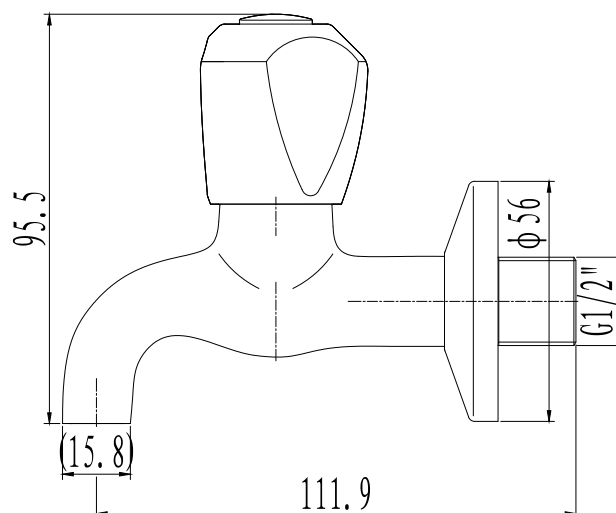

HYDRUS BIB TAP

15mm

031467

SPECIFICATION SHEET

PRODUCT DETAILS

BRASS VALVE / EPDM WASHER BRASS VALVE WITH EPDM RUBBER WASHER

FULL FLOW AERATOR FULL-FLOW AERATOR FOR OPTIMUM FLOW RATE

COVER PLATE ADJUSTABLE COVER PLATE

TECHNICAL SPECIFICATIONS

FLOW RATE 15L/ MINUTE @ 50Kpa

SABS APPROVED*

BRASS GRADE DZR (dezincification resistant brass) Cz132

CHROME PLATING 200 HOUR SALT SPRAYED FINISH (Ni: 7 μ & Cr: 0.2 μ) THICKNESS

BSP THREADS 1/2" MALE THREAD