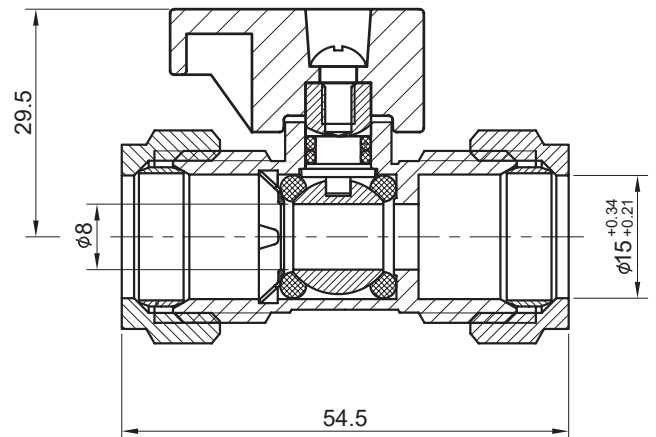

MINI BALL VALVE METAL HANDLE 15mm CxC DZR

031668

SPECIFICATION SHEET

PRODUCT DETAILS

BODY BRASS

HANDLE METAL

COLOUR CHROME

CLEANING INSTRUCTIONS