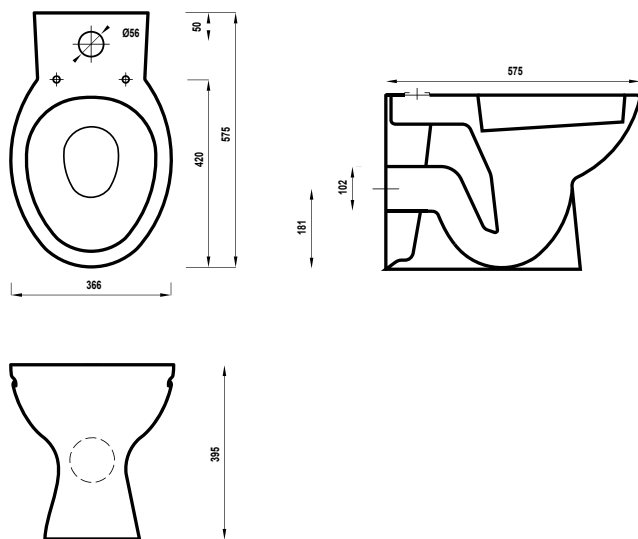

## PRODUCT DETAILS

Back To Wall Top Entry Pan Only WC

### TECHNICAL SPECIFICATIONS

**COLOUR** WHITE

**MATERIAL** VITREOUS CHINA

**PAN CODE** FS110291000000

**PAN WEIGHT** 19,82KG

**FEATURES** WC SCREW TO FLOOR,  
FIXING SCREWS  
NOT SUPPLIED  
THE FOLLOWING COBRA  
FLUSH VALVUES ARE COMPATIBLE WITH  
THIS PAN: JUNIOR FLUSHVALVUE FJ2.210  
& STANDARD FLUSHVALVUE FM1.210 & FM2.210

**WIDTH** 366mm

**HEIGHT** 395mm

**LENGTH** 575mm

**20** YEAR  
GUARANTEE

[WWW.PLUMBLINK.CO.ZA](http://WWW.PLUMBLINK.CO.ZA)

Plumblink tries its best to ensure that the information given on our website is accurate. Although, we cannot guarantee this for certain, and accept no liability for any information.