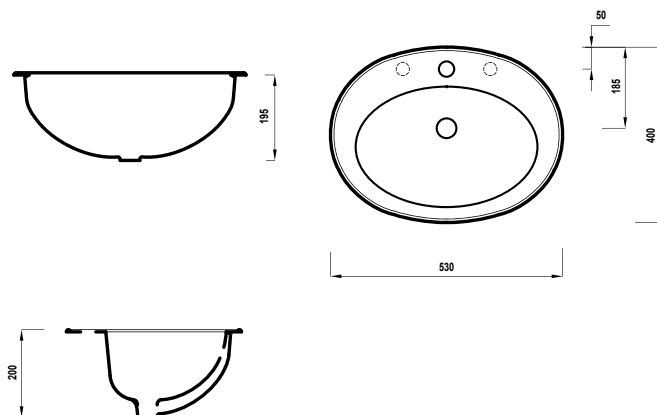

AMARO DROP IN VANITY BASIN

032045

SPECIFICATION SHEET

PRODUCT DETAILS

Drop In Vanity Basin

TECHNICAL SPECIFICATIONS

COLOUR WHITE

MATERIAL VITREOUS CHINA

BASIN WEIGHT 7,56KG

TAP HOLES 1 OR 2 TAP HOLES

WIDTH 530mm

HEIGHT 195mm

LENGTH 400mm

20 YEAR
GUARANTEE

WWW.PLUMBLINK.CO.ZA

Plumblink tries its best to ensure that the information given on our website is accurate. Although, we cannot guarantee this for certain, and accept no liability for any information.