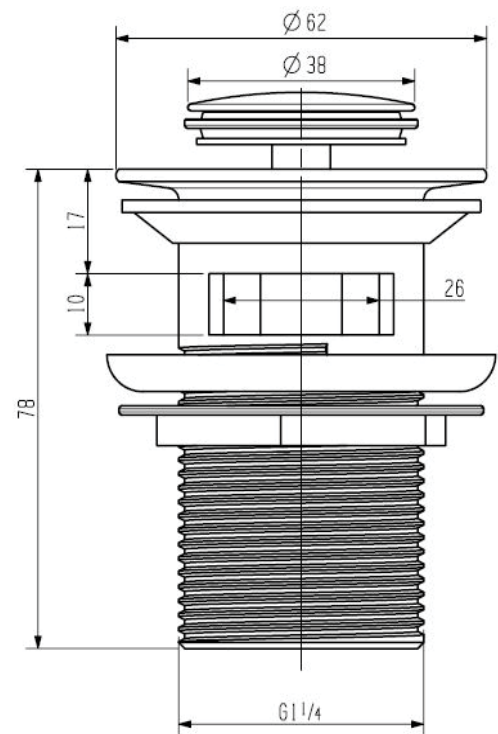

### PRODUCT DETAILS

**BODY** BRASS

**BACK NUT** BRASS

**CLICK MECHANISM** BRASS

**SEALS** SILICONE

**COLOUR** CHROME

**CHROME PLATING** 200 HOUR MEDICAL GRADE FINISH  
(Ni: 7 $\mu$  & Cr: 0.2 $\mu$ ) THICKNESS