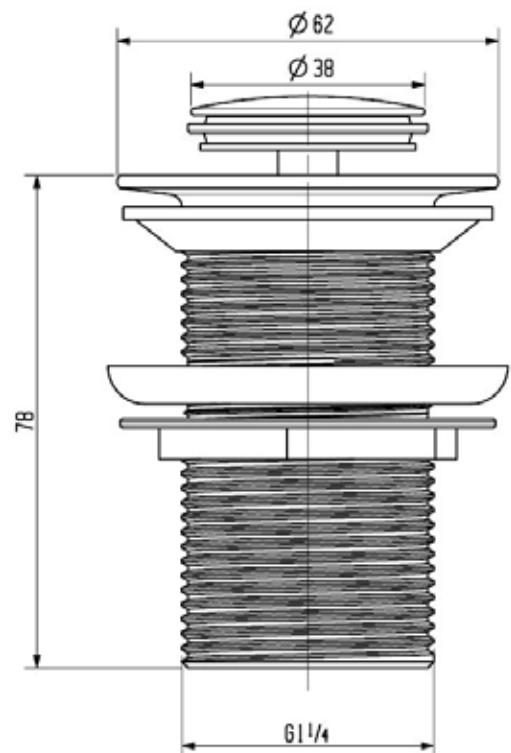

CLICK BASIN WASTE

UNSLOTTED 32mm

032232

SPECIFICATION SHEET

PRODUCT DETAILS

BODY BRASS

BACK NUT BRASS

CLICK MECHANISM BRASS

SEALS SILICONE

COLOUR CHROME

CHROME PLATING 200 HOUR MEDICAL GRADE FINISH
(Ni: 7 μ & Cr: 0.2 μ) THICKNESS

CLEANING INSTRUCTIONS

1. Avoid cleaning agents containing ingredients, such as chlorine bleach, formic acid, acetic or Hydrochloric acid.
2. Wipe all surfaces using a soft unabrasive cloth, with warm soapy water.