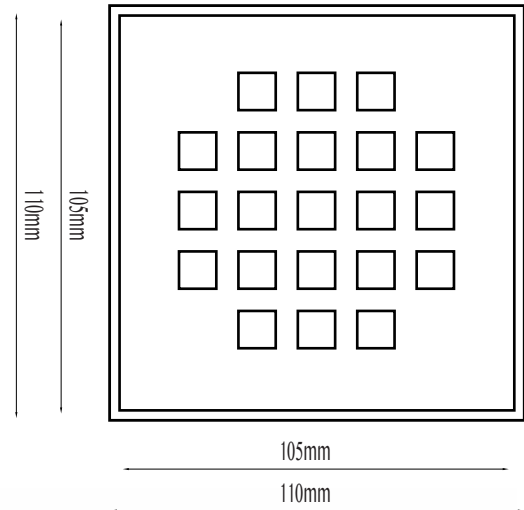

PP SHOWER TRAP

033831

SPECIFICATION SHEET

PRODUCT DETAILS

Plumline Pp Shower Trap With Square Stainless Steel Grid

TECHNICAL SPECIFICATIONS

GRATE SIZE 110mm x 110mm x 8mm

GRID 361 STAINLESS STEEL

SIDE OUTLET 40mm

FLOW RATE 40l/Min

FULL HEIGHT 158mm

P TRAP HEIGHT 136mm

WWW.PLUMBLINK.CO.ZA

Plumblink tries its best to ensure that the information given on our website is accurate. Although, we cannot guarantee this for certain, and accept no liability for any information.