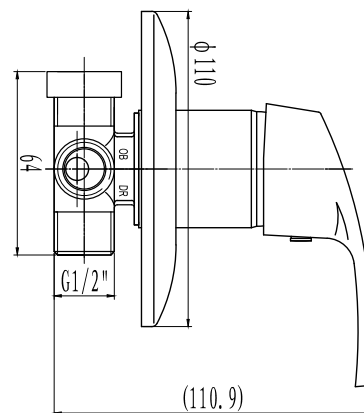

LYRA CONCEALED MIXER

034147

SPECIFICATION SHEET

PRODUCT DETAILS

CARTRIDGE HIGH QUALITY SUPERIOR SPEC CARTRIDGE

INNOVATIVE 4-WAY VALVE CONCEALED MIXER VALVES

HAVE CONVENIENT "UP & DOWN" OUTLETS FOR BATH AND SHOWER; FOR EASIER INSTALLATION

TECHNICAL SPECIFICATIONS

FLOW RATE 19L/ MINUTE @ 300Kpa

SABS APPROVED*

BRASS GRADE DZR (dezincification resistant brass) Cz132

CHROME PLATING 200 HOUR SALT SPRAYED FINISH (Ni: 7 μ & Cr: 0.2 μ) THICKNESS

CLEANING INSTRUCTIONS