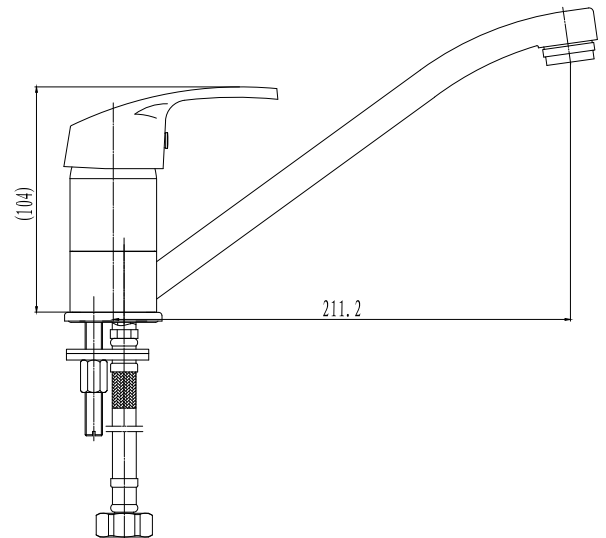

LYRA DECK TYPE SINK MIXER

034149

SPECIFICATION SHEET

PRODUCT DETAILS

CARTRIDGE HIGH QUALITY SUPERIOR SPEC CARTRIDGE

NEOPERL AERATOR EASY FLOW AERATOR

FIXATION SET STAINLESS STEEL FIXATION SET

450mm BRAIDED CONNECTORS EXTENDED MIXER BRAIDS

WITH OFFSET HEX'S FOR EASIER TIGHTENING & FOR AN
EASIER INSTALLATION

TECHNICAL SPECIFICATIONS

FLOW RATE 13L/ MINUTE @ 300Kpa

SABS APPROVED*

BRASS GRADE DZR (dezincification resistant brass) Cz132

CHROME PLATING 200 HOUR SALT SPRAYED FINISH (Ni: 7 μ
& Cr: 0.2 μ) THICKNESS