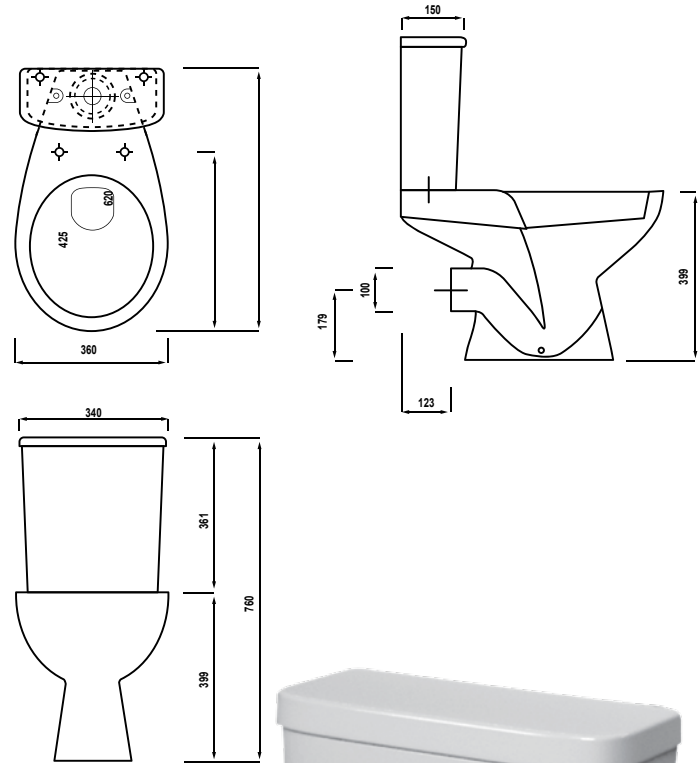

### PRODUCT DETAILS

Close Couple Toilet Suite Excluding Seat

#### TECHNICAL SPECIFICATIONS

**COLOUR** WHITE

**MATERIAL** VITREOUS CHINA

**PAN CODE** FS14C211000005

**PAN WEIGHT** 14,33KG

**CISTERN CODE** FS1113A3100000

**CISTERN WEIGHT** 10KG

**FEATURES** WC SCREW TO FLOOR,  
FIXING SCREWS  
NOT SUPPLIED

**WIDTH** 360mm

**HEIGHT** 760mm

**LENGTH** 620mm

**20** YEAR  
GUARANTEE

[WWW.PLUMBLINK.CO.ZA](http://WWW.PLUMBLINK.CO.ZA)

Plumblink tries its best to ensure that the information given on our website is accurate. Although, we cannot guarantee this for certain, and accept no liability for any information.