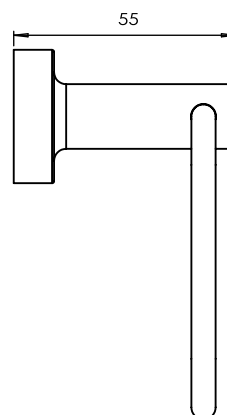

1 YEAR WARRANTY

WWW.PLUMBLINK.CO.ZA

Plumblink tries its best to ensure that the information given on our website is accurate. Although, we cannot guarantee this for certain, and accept no liability for any information.