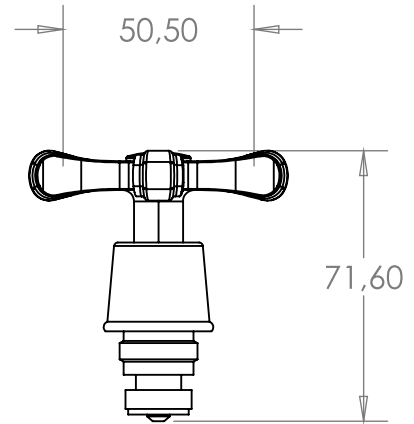

CONVERTER HEADPART CLASSIC

035782

SPECIFICATION SHEET

PRODUCT DETAILS

15mm LIGHT EXPOSED (PR)

CLEANING INSTRUCTIONS

1. Avoid cleaning agents containing ingredients, such as chlorine bleach, formic acid, acetic or Hydrochloric acid.
2. Wipe all surfaces using a soft unabrasive cloth, with warm soapy water.