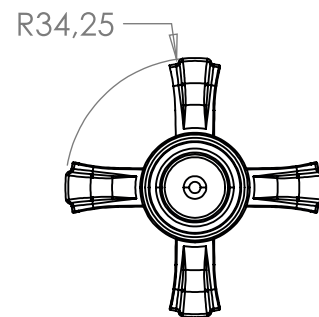

CONVERTER HEADPART CLASSIC

035782

SPECIFICATION SHEET

PRODUCT DETAILS

15mm LIGHT EXPOSED (PR)

CLEANING INSTRUCTIONS

1. Avoid cleaning agents containing ingredients, such as chlorine bleach, formic acid, acetic or Hydrochloric acid.
2. Wipe all surfaces using a soft unabrasive cloth, with warm soapy water.