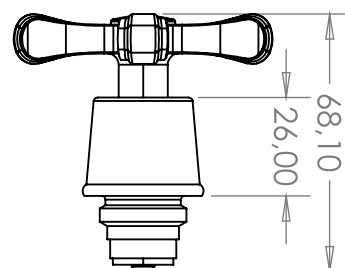

CONVERTER HEADPART CLASSIC

035784

SPECIFICATION SHEET

PRODUCT DETAILS

15mm HEAVY EXPOSED (PR)

CLEANING INSTRUCTIONS

1. Avoid cleaning agents containing ingredients, such as chlorine bleach, formic acid, acetic or Hydrochloric acid.
2. Wipe all surfaces using a soft unabrasive cloth, with warm soapy water.