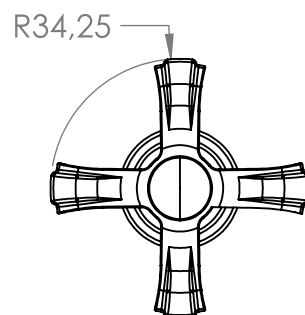

CONVERTER HEADPART CLASSIC

035784

SPECIFICATION SHEET

PRODUCT DETAILS

15mm HEAVY EXPOSED (PR)

CLEANING INSTRUCTIONS

1. Avoid cleaning agents containing ingredients, such as chlorine bleach, formic acid, acetic or Hydrochloric acid.
2. Wipe all surfaces using a soft unabrasive cloth, with warm soapy water.