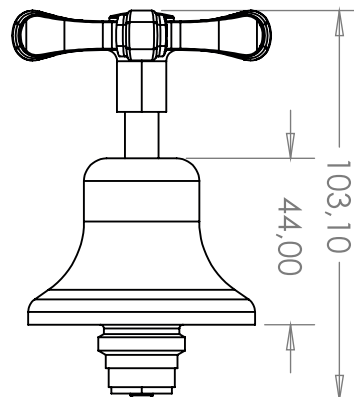

CONVERTER HEADPART CLASSIC

035785

SPECIFICATION SHEET

PRODUCT DETAILS

15mm HEAVY U/WALL (PR)

CLEANING INSTRUCTIONS

1. Avoid cleaning agents containing ingredients, such as chlorine bleach, formic acid, acetic or Hydrochloric acid.
2. Wipe all surfaces using a soft unabrasive cloth, with warm soapy water.