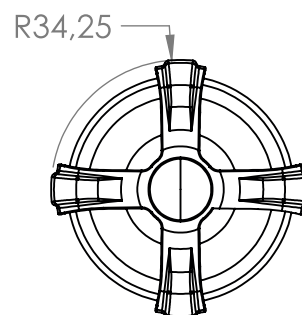

CONVERTER HEADPART CLASSIC

035785

SPECIFICATION SHEET

PRODUCT DETAILS

15mm HEAVY U/WALL (PR)

CLEANING INSTRUCTIONS

1. Avoid cleaning agents containing ingredients, such as chlorine bleach, formic acid, acetic or Hydrochloric acid.
2. Wipe all surfaces using a soft unabrasive cloth, with warm soapy water.