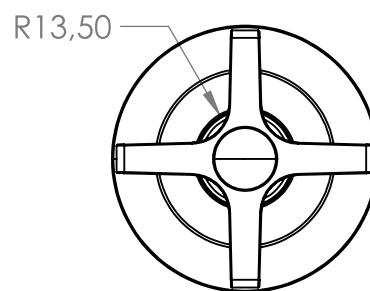

# CONVERTER HEADPART MODERN

035789

SPECIFICATION SHEET

## PRODUCT DETAILS

15mm LIGHT U/WALL (PR)