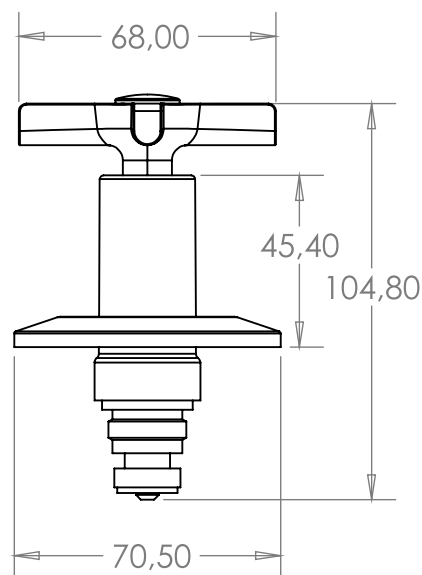

# CONVERTER HEADPART MODERN

035789

SPECIFICATION SHEET

## PRODUCT DETAILS

15mm LIGHT U/WALL (PR)