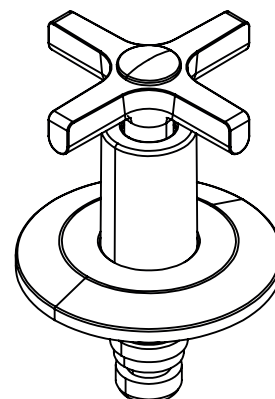

# CONVERTER HEADPART MODERN

035789

SPECIFICATION SHEET

## PRODUCT DETAILS

15mm LIGHT U/WALL (PR)