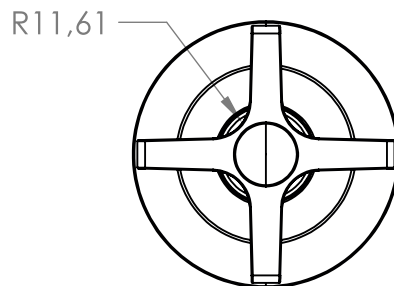

CONVERTER HEADPART MODERN

035791

SPECIFICATION SHEET

PRODUCT DETAILS

15mm HEAVY U/WALL (PR)

CLEANING INSTRUCTIONS

1. Avoid cleaning agents containing ingredients, such as chlorine bleach, formic acid, acetic or Hydrochloric acid.
2. Wipe all surfaces using a soft unabrasive cloth, with warm soapy water.