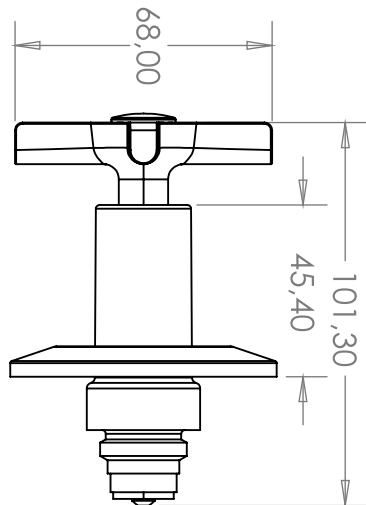

CONVERTER HEADPART MODERN

035791

SPECIFICATION SHEET

PRODUCT DETAILS

15mm HEAVY U/WALL (PR)

CLEANING INSTRUCTIONS

1. Avoid cleaning agents containing ingredients, such as chlorine bleach, formic acid, acetic or Hydrochloric acid.
2. Wipe all surfaces using a soft unabrasive cloth, with warm soapy water.