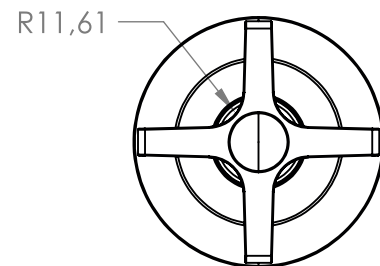

CONVERTER HEADPART MODERN

035793

SPECIFICATION SHEET

PRODUCT DETAILS

20mm HEAVY U/WALL (PR)

CLEANING INSTRUCTIONS

1. Avoid cleaning agents containing ingredients, such as chlorine bleach, formic acid, acetic or Hydrochloric acid.
2. Wipe all surfaces using a soft unabrasive cloth, with warm soapy water.