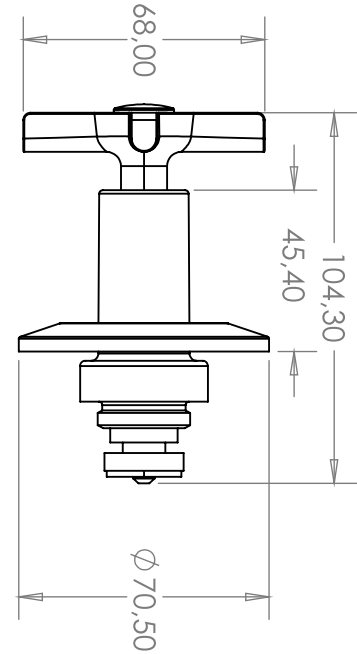

CONVERTER HEADPART MODERN

035793

SPECIFICATION SHEET

PRODUCT DETAILS

20mm HEAVY U/WALL (PR)

CLEANING INSTRUCTIONS

1. Avoid cleaning agents containing ingredients, such as chlorine bleach, formic acid, acetic or Hydrochloric acid.
2. Wipe all surfaces using a soft unabrasive cloth, with warm soapy water.