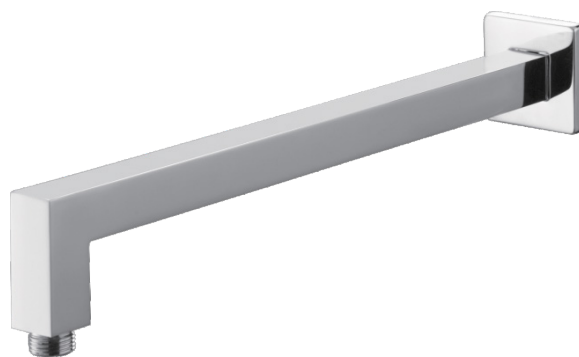

SHOWER ARM 400mm SQUARE

035820

SPECIFICATION SHEET

PRODUCT DETAILS

MATERIAL STAINLESS STEEL

COLOUR CHROME

CLEANING INSTRUCTIONS

1. Avoid cleaning agents containing ingredients, such as chlorine bleach, formic acid, acetic or Hydrochloric acid.
2. Wipe all surfaces using a soft unabrasive cloth, with warm soapy water.