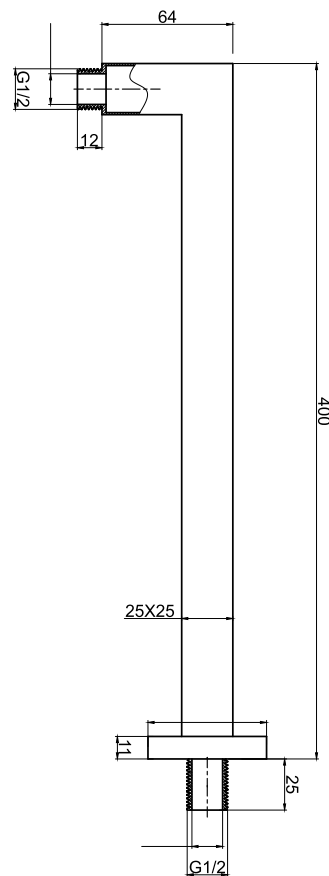

SHOWER ARM 400mm SQUARE

035820

SPECIFICATION SHEET

PRODUCT DETAILS

MATERIAL STAINLESS STEEL

COLOUR CHROME

CLEANING INSTRUCTIONS

1. Avoid cleaning agents containing ingredients, such as chlorine bleach, formic acid, acetic or Hydrochloric acid.
2. Wipe all surfaces using a soft unabrasive cloth, with warm soapy water.