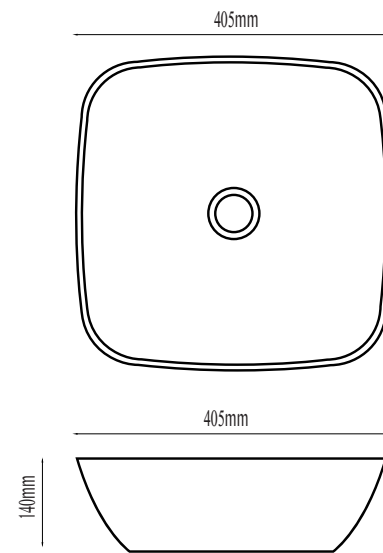

MAHALE 2 FREESTANDING BASIN

036749

SPECIFICATION SHEET

PRODUCT DETAILS

Freestanding Rounded Basin

TECHNICAL SPECIFICATIONS

COLOUR WHITE

MATERIAL VITREOUS CHINA

WIDTH 405MM

HEIGHT 140MM

LENGTH 405MM

20 YEAR
GUARANTEE

WWW.PLUMBLINK.CO.ZA

Plumblink tries its best to ensure that the information given on our website is accurate. Although, we cannot guarantee this for certain, and accept no liability for any information.