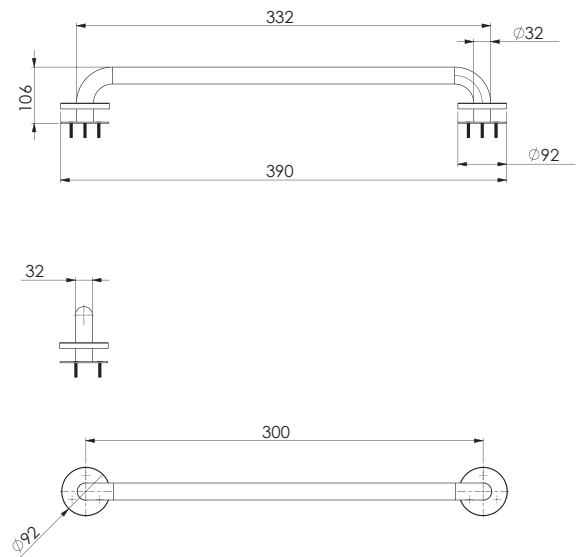

WWW.PLUMBLINK.CO.ZA

Plumblink tries its best to ensure that the information given on our website is accurate. Although, we cannot guarantee this for certain, and accept no liability for any information.

Excludes Fixation Bolts