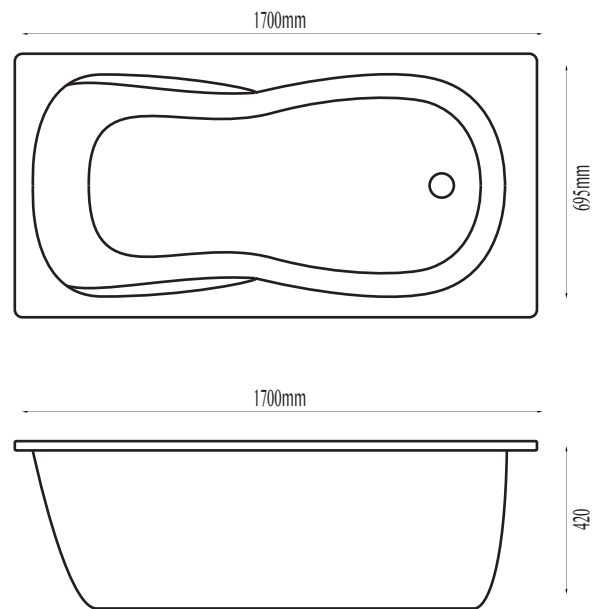

MERU DROP IN STRAIGHT BATH

038629

SPECIFICATION SHEET

PRODUCT DETAILS

TECHNICAL SPECIFICATIONS

Colour WHITE

Material ACRYLIC

Width 695mm

Height 420mm

Length 1700mm

VOLUME 150L

Handles TWO

WWW.PLUMBLINK.CO.ZA

Plumblink tries its best to ensure that the information given on our website is accurate. Although, we cannot guarantee this for certain, and accept no liability for any information.