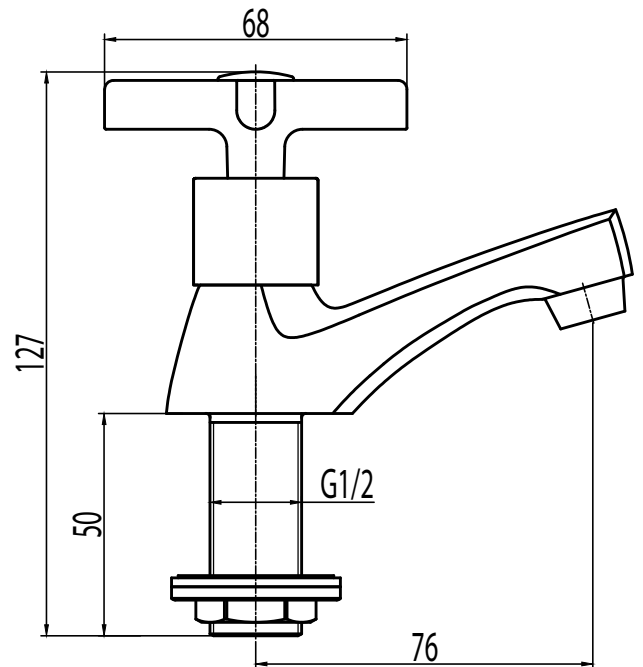

MODERNA PILLAR TAP

15mm

038735

SPECIFICATION SHEET

PRODUCT DETAILS

BRASS VALVE / EPDM WASHER BRASS VALVE WITH EPDM RUBBER WASHER

TECHNICAL SPECIFICATIONS

FLOW RATE 32L/ MINUTE @ 3 BAR

SABS APPROVED*

BRASS GRADE DZR (dezincification resistant brass) Cz132

CHROME PLATING 200 HOUR SALT SPRAYED FINISH (Ni: 7 μ & Cr: 0.2 μ) THICKNESS

CLEANING INSTRUCTIONS

1. Avoid cleaning agents containing ingredients, such as chlorine bleach, formic acid, acetic or Hydrochloric acid.
2. Wipe all surfaces using a soft unabrasive cloth, with warm soapy water.