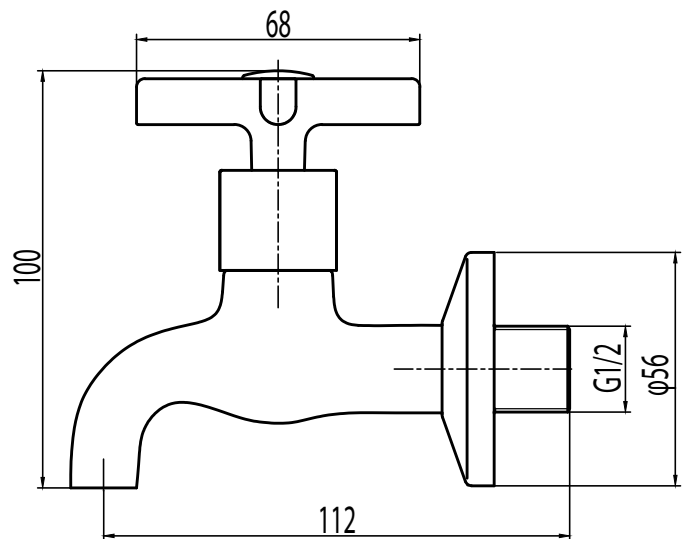

MODERNA BIB TAP

15mm

038737

SPECIFICATION SHEET

PRODUCT DETAILS

BRASS VALVE / EPDM WASHER BRASS VALVE
WITH EPDM RUBBER WASHER

COVER PLATE ADJUSTABLE COVER PLATE

TECHNICAL SPECIFICATIONS

FLOW RATE 22.9L / MINUTE @ 3 BAR

SABS APPROVED*

BRASS GRADE DZR (dezincification resistant brass)
Cz132

CHROME PLATING 200 HOUR SALT SPRAYED FINISH
(Ni: 7 μ & Cr: 0.2 μ) THICKNESS

BSP THREADS 1/2" MALE THREAD