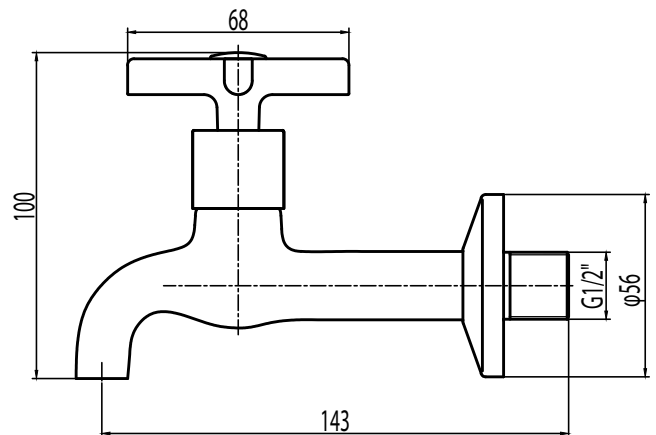

MODERNA BIB TAP EXTENDED

038739

SPECIFICATION SHEET

PRODUCT DETAILS

BRASS VALVE / EPDM WASHER BRASS VALVE
WITH EPDM RUBBER WASHER

COVER PLATE ADJUSTABLE COVER PLATE

TECHNICAL SPECIFICATIONS

FLOW RATE 23.5L/ MINUTE @ 3 BAR

SABS APPROVED*

BRASS GRADE DZR (dezincification resistant brass)
Cz132

CHROME PLATING 200 HOUR SALT SPRAYED FINISH
(Ni: 7 μ & Cr: 0.2 μ) THICKNESS

BSP THREADS 1/2" MALE THREAD

CLEANING INSTRUCTIONS

1. Avoid cleaning agents containing ingredients, such as chlorine bleach, formic acid, acetic or Hydrochloric acid.
2. Wipe all surfaces using a soft unabrasive cloth, with warm soapy water.