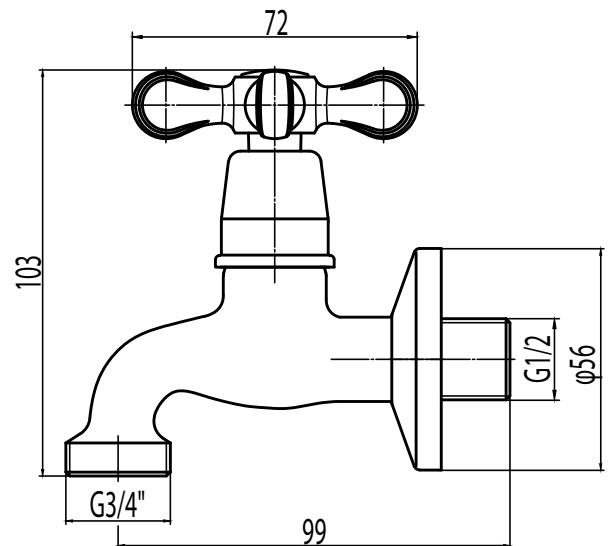

TUDORA HOSE BIB TAP

15mm

038746

SPECIFICATION SHEET

PRODUCT DETAILS

BRASS VALVE / EPDM WASHER BRASS VALVE WITH EPDM RUBBER WASHER

COVER PLATE ADJUSTABLE COVER PLATE

HOSE THREAD 3/4" THREADED HOSE OUTLET

TECHNICAL SPECIFICATIONS

FLOW RATE 27L/ MINUTE @ 3 BAR

SABS APPROVED*

BRASS GRADE DZR (dezincification resistant brass) Cz132

CHROME PLATING 200 HOUR SALT SPRAYED FINISH (Ni: 7 μ & Cr: 0.2 μ) THICKNESS

BSP THREADS 1/2" MALE THREAD